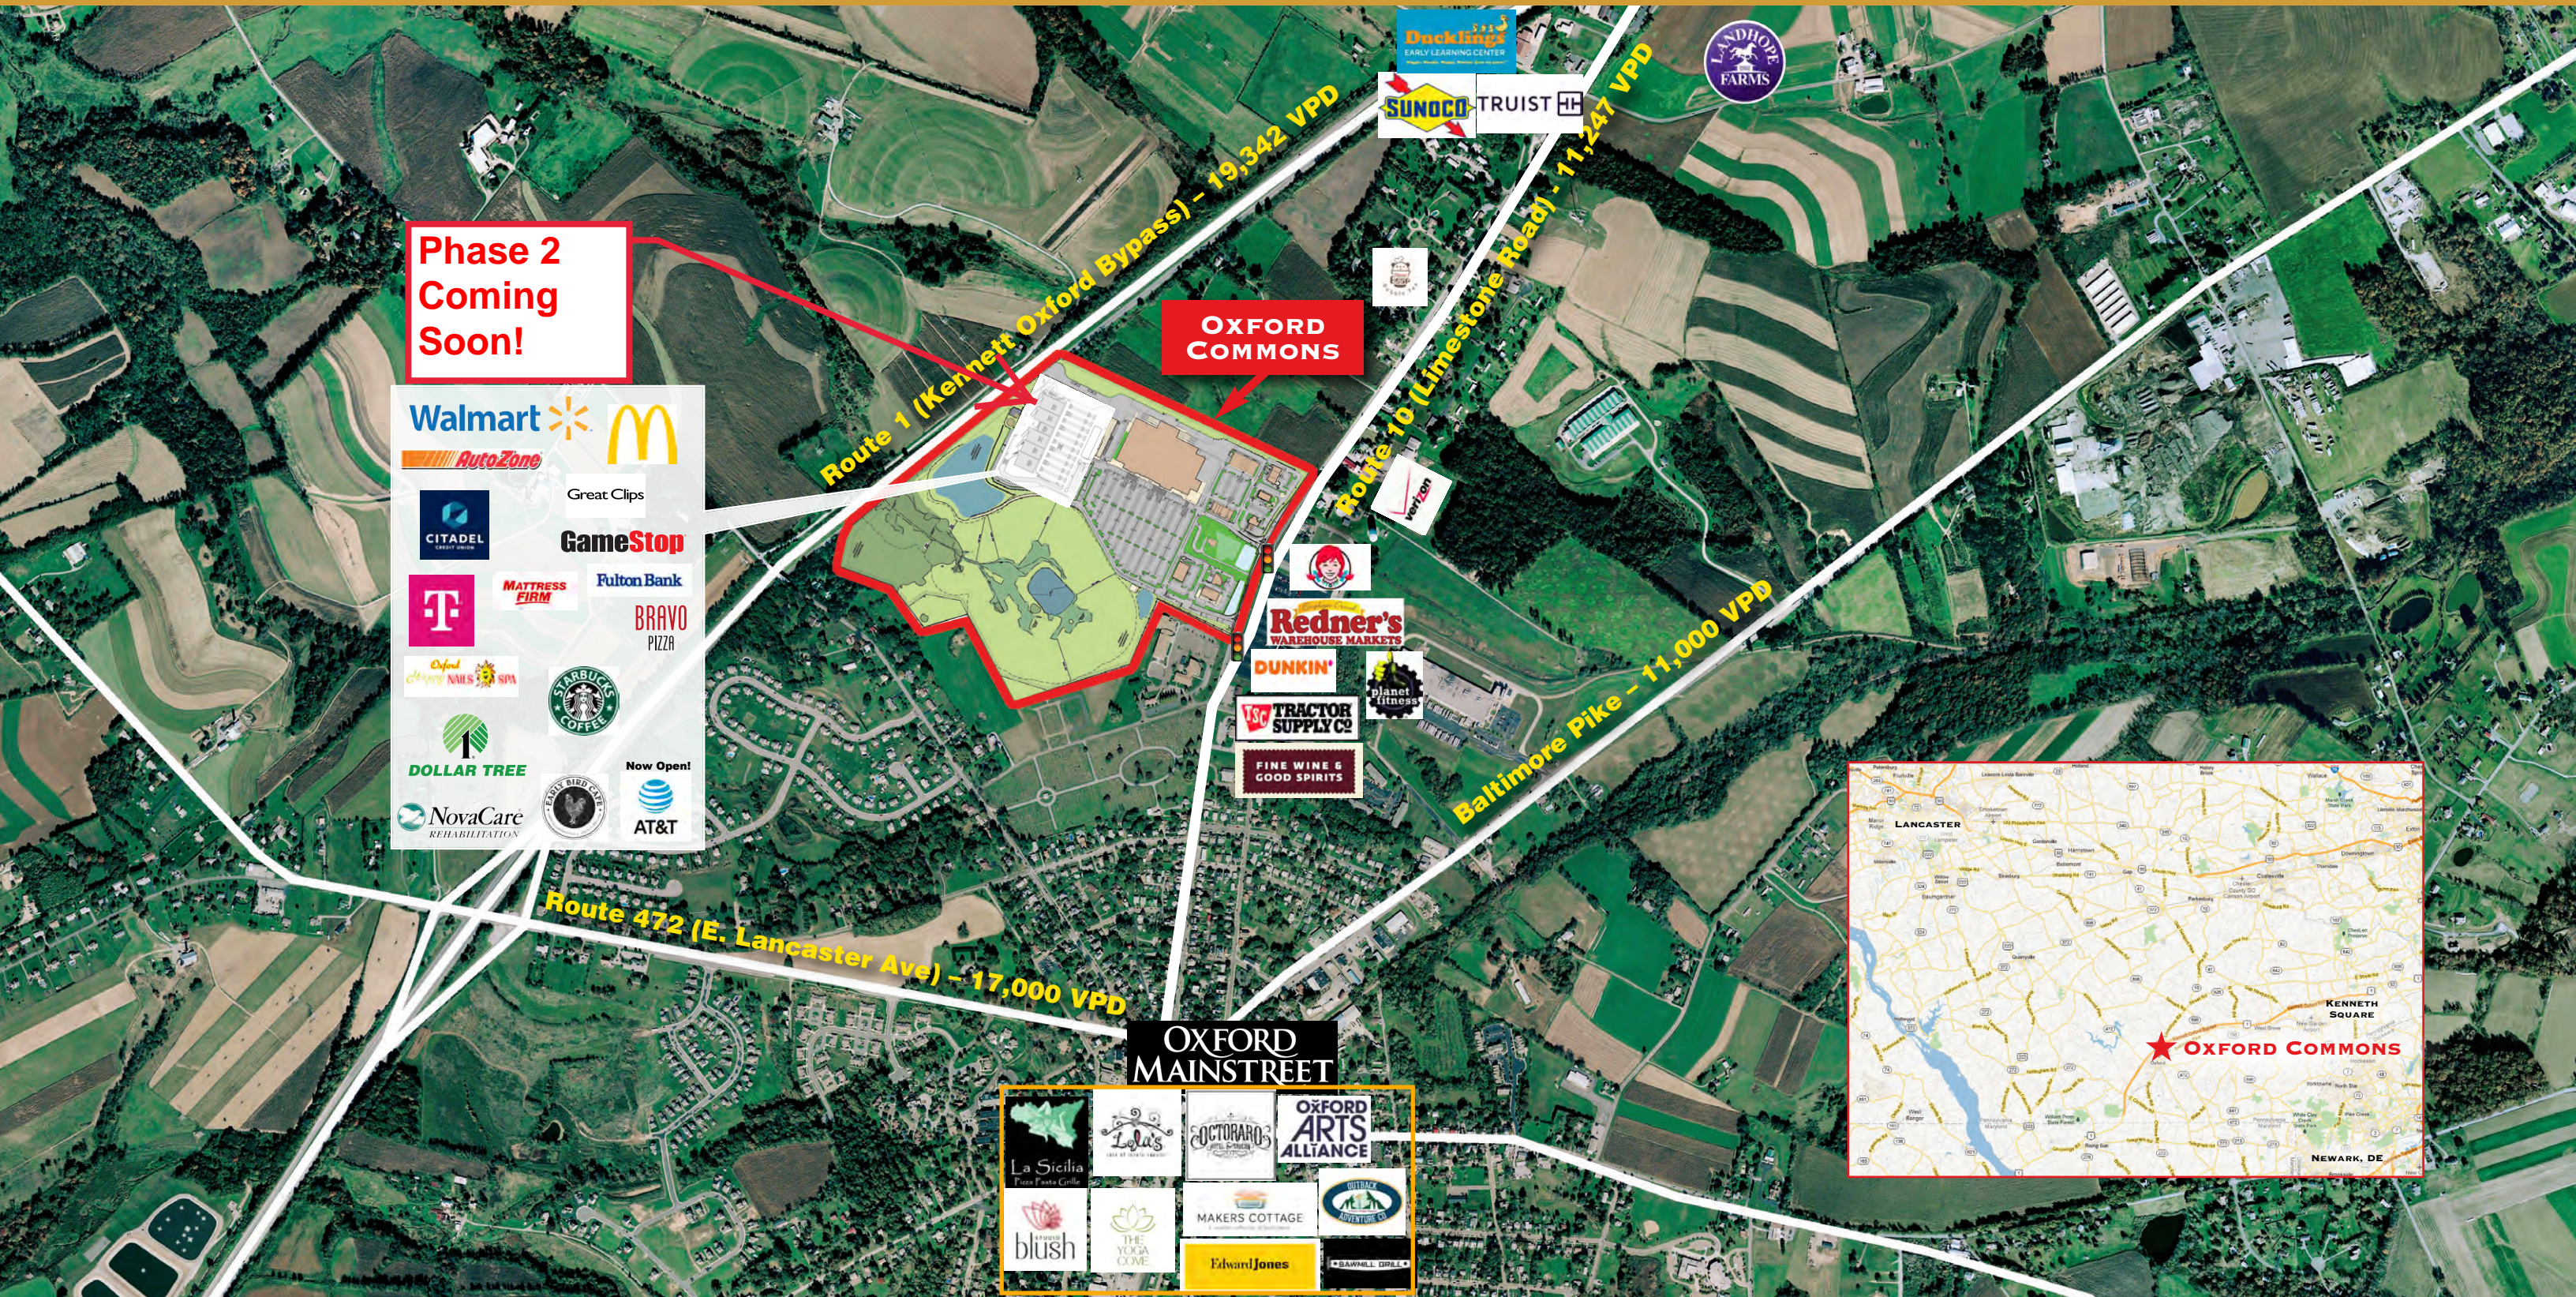

CHESTER COUNTY ♦ PA

OXFORD COMMONS

ROUTE 10 & ROUTE 1 ♦ OXFORD, PENNSYLVANIA 19363

- ◆ Join Walmart, Starbucks and more
- ◆ Located at US Highway 1 and Highway 10
- ◆ Phase 2 Coming Soon!

Demographics	5 MI	7 MI	10 MI
Population:	30,587	49,143	87,259
Households:	9,739	16,471	29,581
Avg HH Inc:	\$138,944	\$147,295	\$148,120

WOLFSON GROUP
INCORPORATED

For More Information Contact:
610.277.8899

OXFORD COMMONS

ROUTE 10 & ROUTE 1 ♦ OXFORD, PENNSYLVANIA 19363
CHESTER COUNTY

Please contact Wolfson Group, Inc.
 610-277-8899

Unit	Tenant	Dimensions	Sq. Ft.
A	Available		115,000
B	Walmart Supercenter		184,947
C-1	Mattress Firm	70x90	6,300
C-2	AT&T Now Open!	20x90	1,350
C-3	Early Bird Cafe		1,800
C-4	Happy Nails & Spa	15x90	1,530
C-5	Available	57x90	4,950
D-1	GameStop	25x70	1,820
D-2	Great Clips	21x70	1,400
D-3	Nova Care	20x70	1,610
D-4/5	Available	23x70	3,290
D-6	Bravo Pizza	31x70	2,170
OP-1	Starbucks		2,000
OP-1a	Available		2,685
OP-1b	T-Mobile		1,908
OP-2	McDonalds		3,884
OP-3	Fulton Bank		3,308
OP-4	Citadel		3,850
OP-5	Dollar Tree		9,500
OP-6	AutoZone		7,370
OP-7	New Outparcel opportunity		8,860