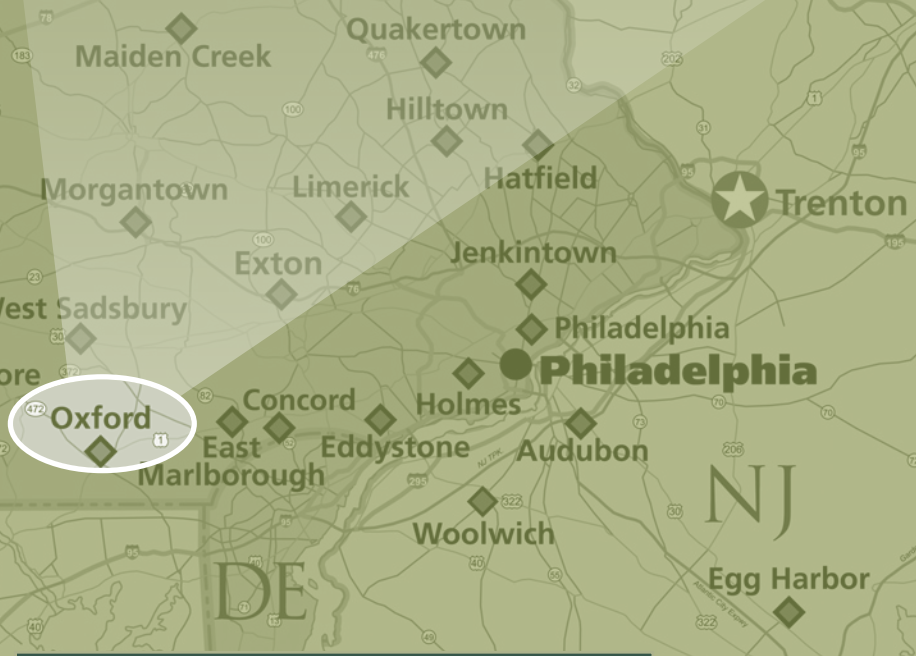

CHESTER COUNTY ♦ PA

OXFORD COMMONS

ROUTE 10 & ROUTE 1 ♦ OXFORD, PENNSYLVANIA 19363

- ◆ Join Walmart, Starbucks and more
- ◆ Located at US Highway 1 and Highway 10
- ◆ Phase 2 Coming Soon!

Demographics	5 MI	7 MI	10 MI
Population:	30,587	49,143	87,259
Households:	9,739	16,471	29,581
Avg HH Inc:	\$138,944	\$147,295	\$148,120

WOLFSON GROUP
INCORPORATED

For More Information Contact:
610.277.8899

OXFORD COMMONS

ROUTE 10 & ROUTE 1 ♦ OXFORD, PENNSYLVANIA 19363
CHESTER COUNTY

Please contact Wolfson Group, Inc.
 610-277-8899

Unit	Tenant	Dimensions	Sq. Ft.
A	Available		115,000
B	Walmart Supercenter		184,947
C-1	Mattress Firm	70x90	6,300
C-2	AT&T Now Open!	20x90	1,350
C-3	Early Bird Cafe		1,800
C-4	Happy Nails & Spa	15x90	1,530
C-5	Available	57x90	4,950
D-1	GameStop	25x70	1,820
D-2	Great Clips	21x70	1,400
D-3	Nova Care	20x70	1,610
D-4/5	Available	23x70	3,290
D-6	Bravo Pizza	31x70	2,170
OP-1	Starbucks		2,000
OP-1a	Available		2,685
OP-1b	T-Mobile		1,908
OP-2	McDonalds		3,884
OP-3	Fulton Bank		3,308
OP-4	Citadel		3,850
OP-5	Dollar Tree		9,500
OP-6	AutoZone		7,370
OP-7	New Outparcel opportunity		8,860