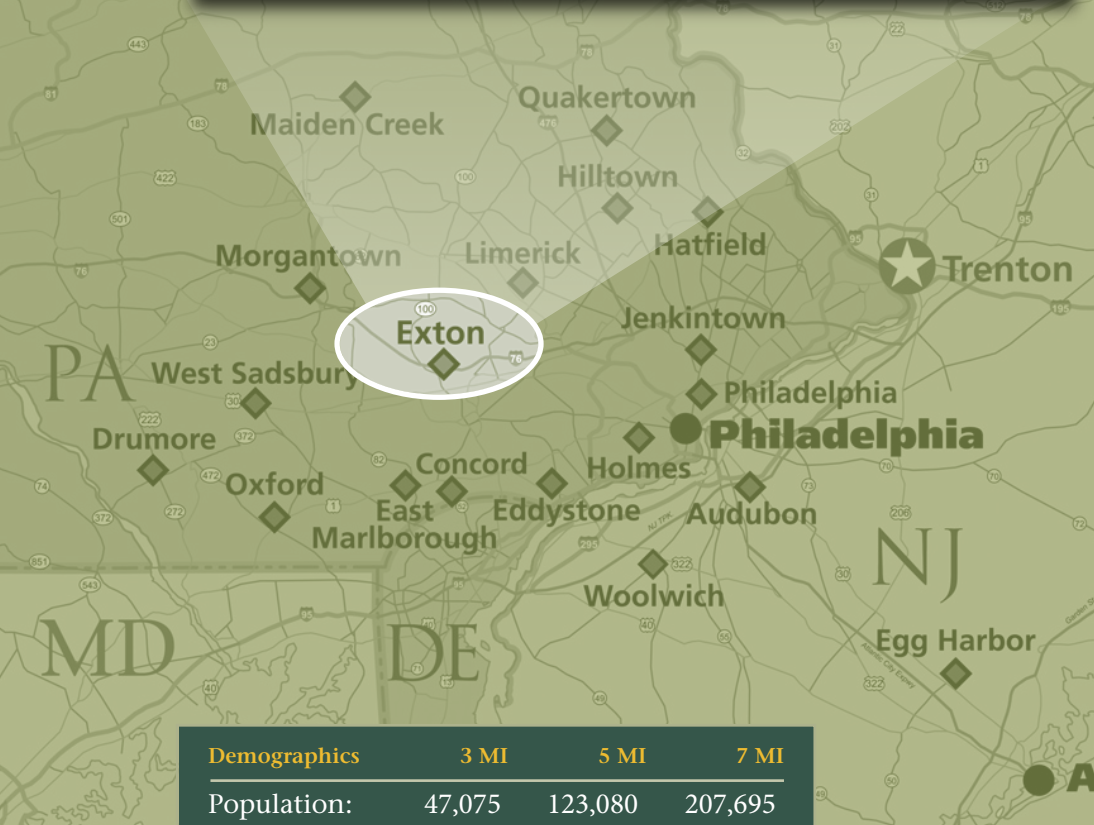

MAIN STREET AT EXTON

HIGHWAY 100 & HIGHWAY 30 ♦ EXTON, PA 19341

- ♦ Ideal location at the intersection of Route 100 and Route 30
- ♦ Mixed use lifestyle center with great national tenants and luxury apartments on site
- ♦ 60,000 VPD

MAIN STREET AT EXTON

CHESTER COUNTY, PA
GLA 759,957 S.F.

Please contact Wolfson Group, Inc. at
610-277-8899

Unit	Tenant	Dimensions	Sq. Ft.
B-1	Walmart		142,268
C-1	Available	341'x392'	128,820
E-1	Tropical Smoothie	31' x 95'	2,950
E-2	Happy Nails	25' x 95'	2,450
E-3	Hydrate20	21' x 95'	1,960
E-4	Great Clips	15' x 95'	1,470
E-5a	Fred Astaire Dance Studio		2,957
E-5	Banana Republic Factory		5,991
F	Old Navy	150'x 47'	22,000
G-1	Michaels	187'x127'	26,230
G-2	Burlington		28,560
H-1	Fine Wine & Good Spirits		10,594
H-2	Available	175'x127'	22,250
J-1	Crumbl	22.5'x90'	2,025
J-1a	Southern Spice	22.5'x90'	2,025
J-2	Cycle Bar		2,955
J-2a	Salad Works		1,940
J-3	Buddy's Burgers		1,950
J-4	Hakata Ramen & Sushi	45' x 90'	4,050
K-1	Massage Envy		5,554
K-2a	At Lease		3,110
K-2b	Bella Vita Coffee & Cream		3,300
L1	Athleta		10,008
L-2	LensCrafters		4,486
L-3	Sephora	47' x 118'	5,592
M-1-2	Appetites on Main	40' x 90'	3,600
M-3	Available		1,800
M-3a	Mathnasium		1,800
M-4	Available	30' x 90'	2,700
M-5	Orangetheory Fitness	40' x 90'	3,600
N-1	Available	33' x 120'	4,000
N-2	Kindred Society	32' x 120'	3,875
N-3	Fidelity Investments	64' x 120'	7,620
O-1	Snap Pizza	20' x 100'	2,000
O-2	Bath & Body Works	27' x 100'	5,200
O-4	T Mobile	32' x 100'	3,200
O-5	Benari Jewelers	45' x 100'	4,500
P-1	Barnes & Noble	130' x 120'	27,946
Q	Movie Tavern		43,502
R-1	Nordstrom Rack Coming Soon!		30,405
R-1a	Available		4,166
S-2	Available	41'x102'	4,516
S-1	Comcast Xfinity		3,870
T-1a	Norman's Hallmark		8,195
T-1	Lidl		29,520
U-1	Longhorn Steakhouse	59' x 100'	5,880
V-1	Available 2nd Gen Restaurant	51' x 100'	6,207
W-1	Rita's Water Ice		1,152
Barn-1	World of Beer		5,000
Barn-2	Elevations Cabinetry by Shelly's		5,000