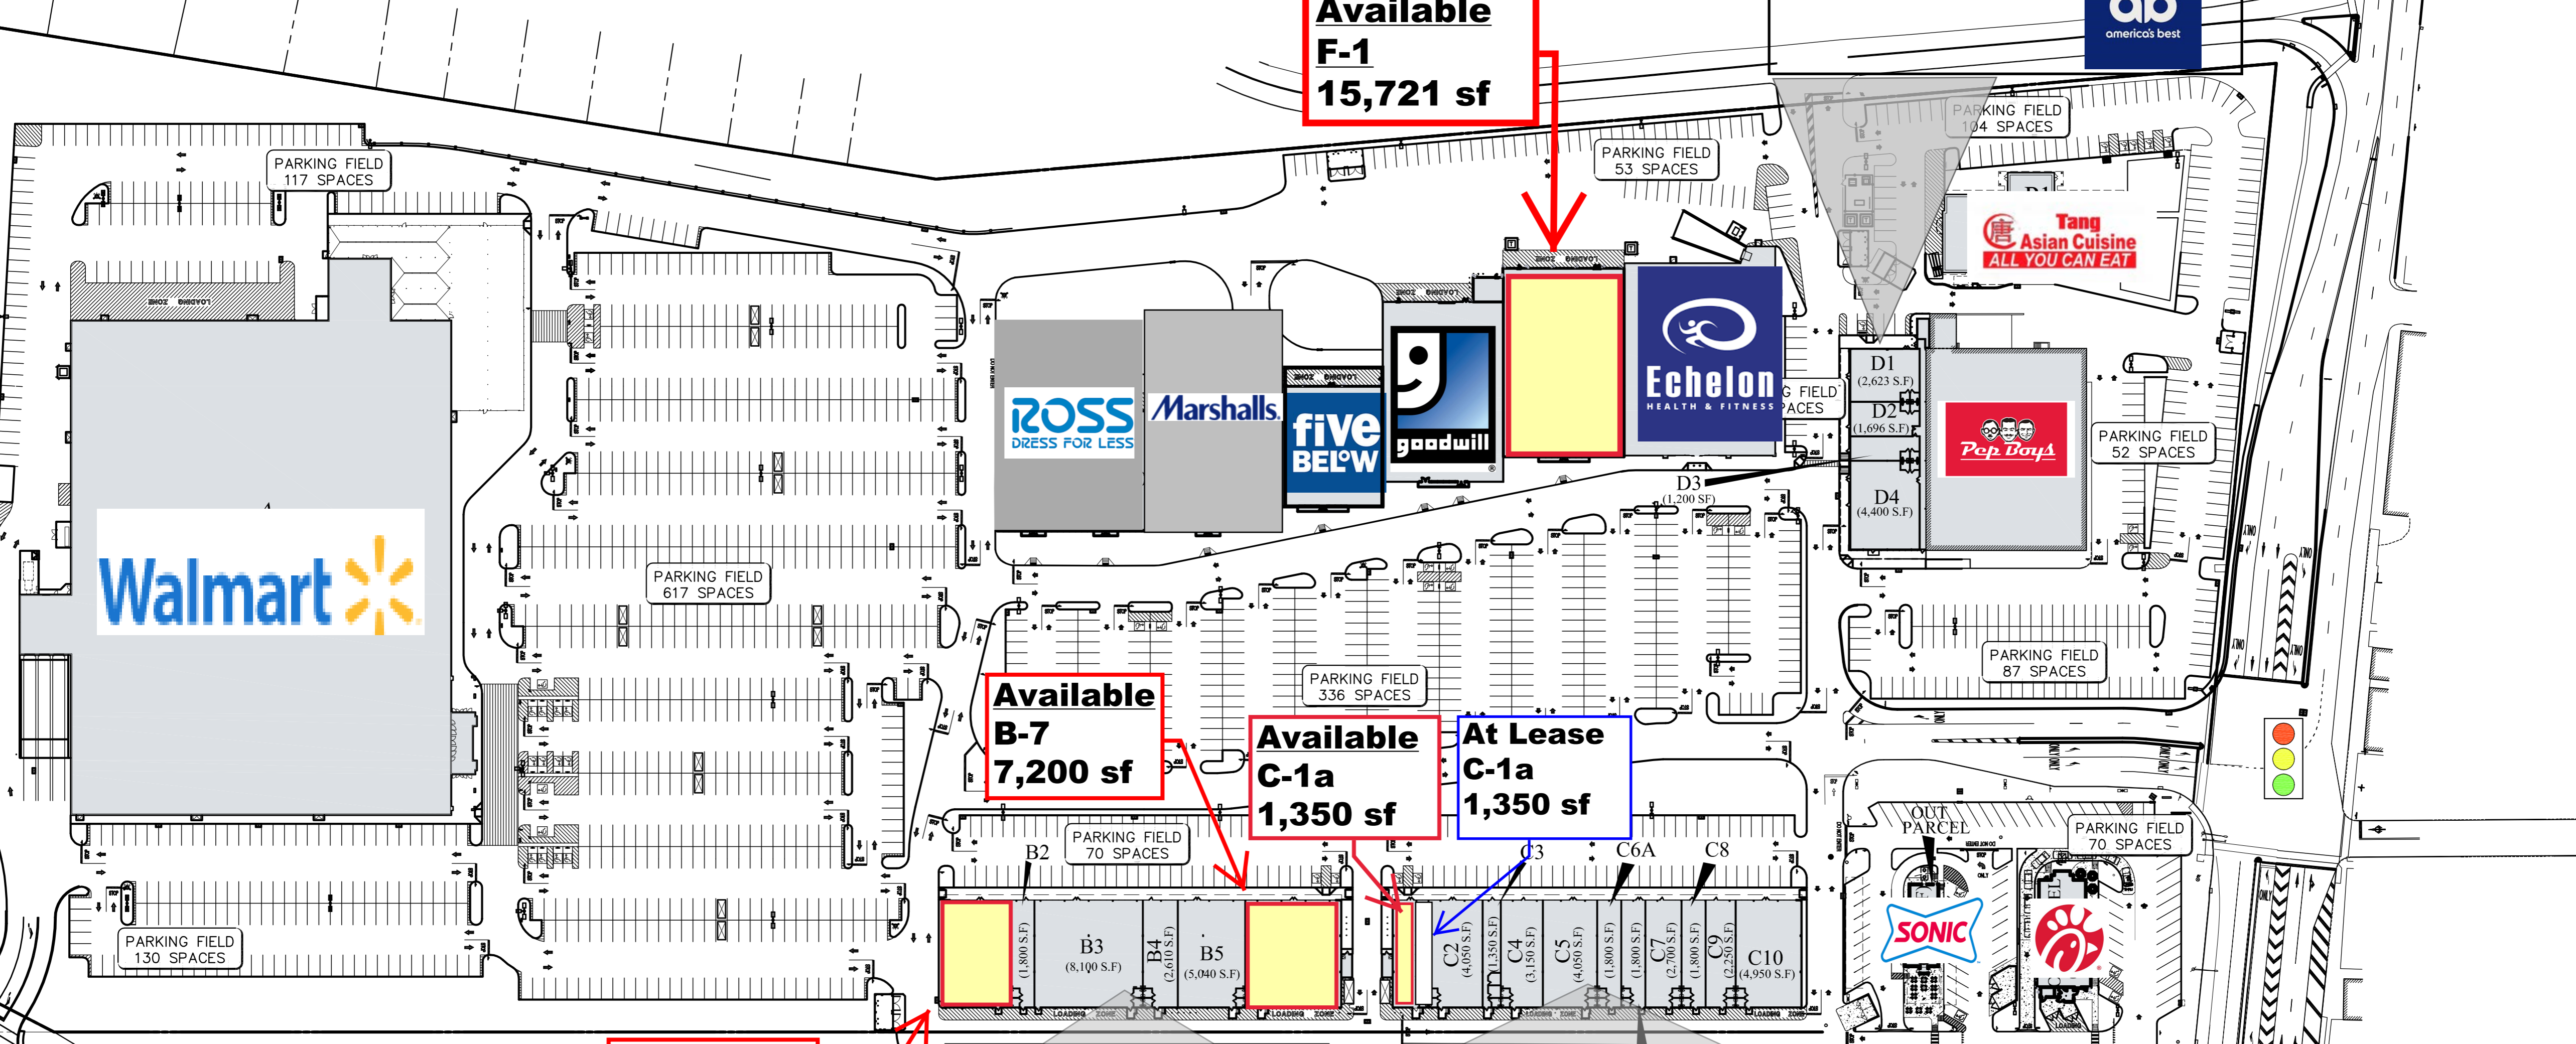

AUDUBON CROSSINGS
 Audubon Borough, NJ
 G.L.A. 327,763 S.F.

Laundry Zone

**Available
 F-1
 15,721 sf**

**Available
 B-7
 7,200 sf**

**Available
 C-1a
 1,350 sf**

**At Lease
 C-1a
 1,350 sf**

**Available
 B-1
 4,950 sf**

metro
 SALLY.
 Rainbow
 snipes

Great Clips
 GameStop
 亚阁
 Pho Asia
 cricket wireless
 FUTOMAKI
 AT&T
 A&T Creative Nails & Spa
 AFFORDABLE CARE
 ivy rehab

WOLFSON GROUP, INC.
 Meetinghouse Business Center
 120 W. Germantown Pike
 Suite 120
 Plymouth Meeting, PA 19462
 (610) 277-8899
 Manager and Exclusive Agent of Owner